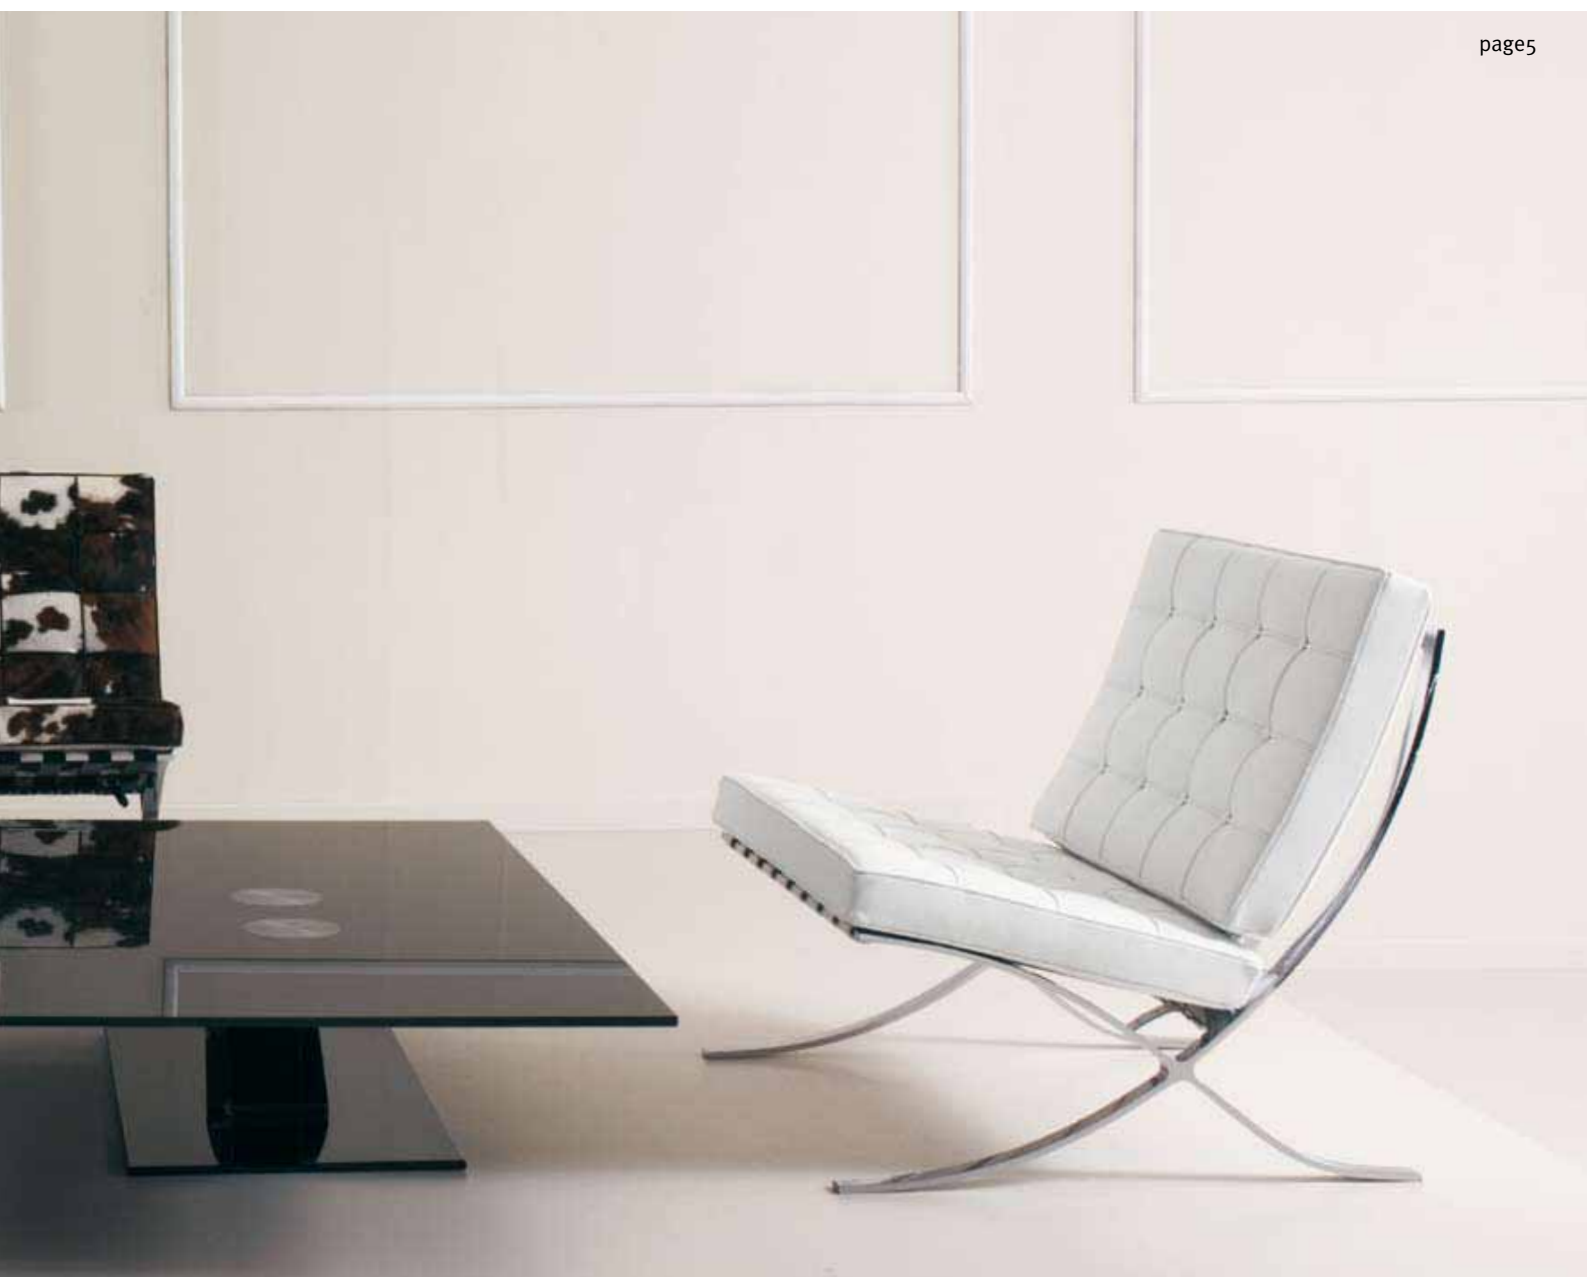

Chromed metal chair with seat and back covered with cuoietto-leather crocodile stamped.

T/2129

140 x 80 x 42/76 H cm.

Tavolo metallo laccato o cromato con piano vetro temperato sabbato o laccato nero cm. 140x80 mm.12. Regolabile in altezza.
Metal table lacquered or chromed with tempered glass top sanded or black lacquered cm. 140x80 mm.12. Adjustable in height.